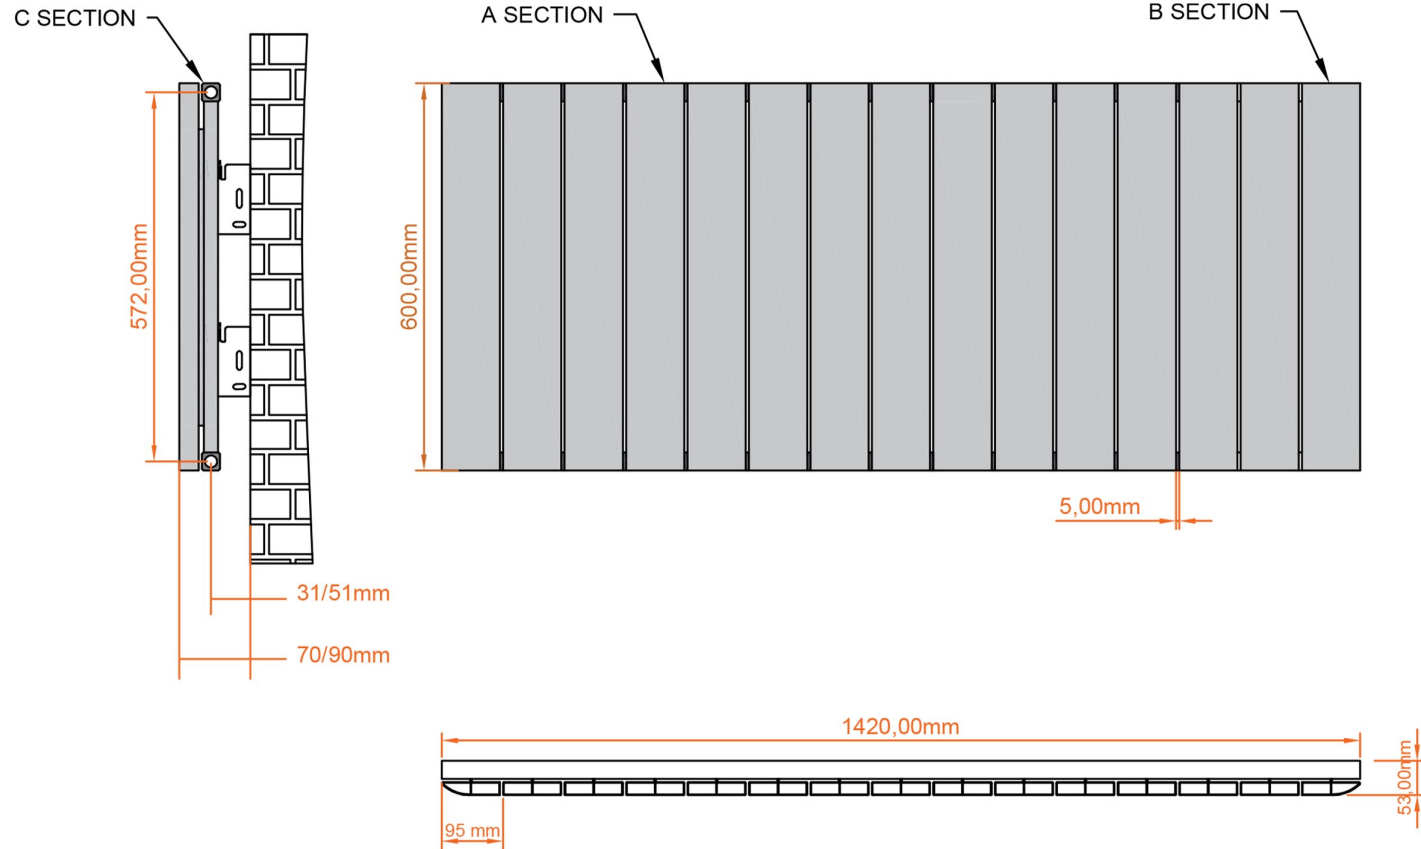

Withington Horizontal Aluminium Radiator 600x1420mm.

Technical Drawing

scale: 1/5

Eastbrook 
 Eastbrook Road, Gloucester GL4 3DB
 Technical Helpline : 01452 317890
 Mon - Fri / 8am - 5pm
 Email : technical@eastbrookco.com