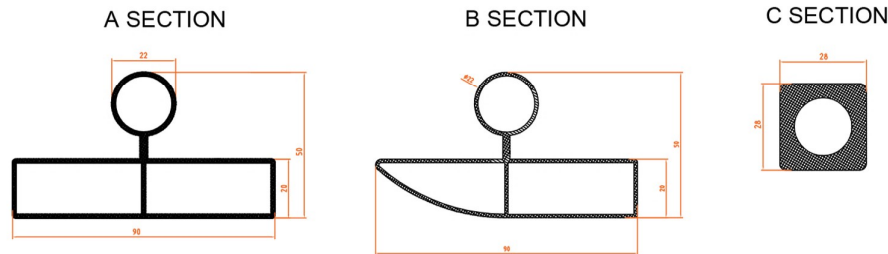

Withington Horizontal Aluminium Radiator 600x1420mm.

Technical Drawing

scale: 1/5

Eastbrook 
 Eastbrook Road, Gloucester GL4 3DB
 Technical Helpline : 01452 317890
 Mon - Fri / 8am - 5pm
 Email : technical@eastbrookco.com